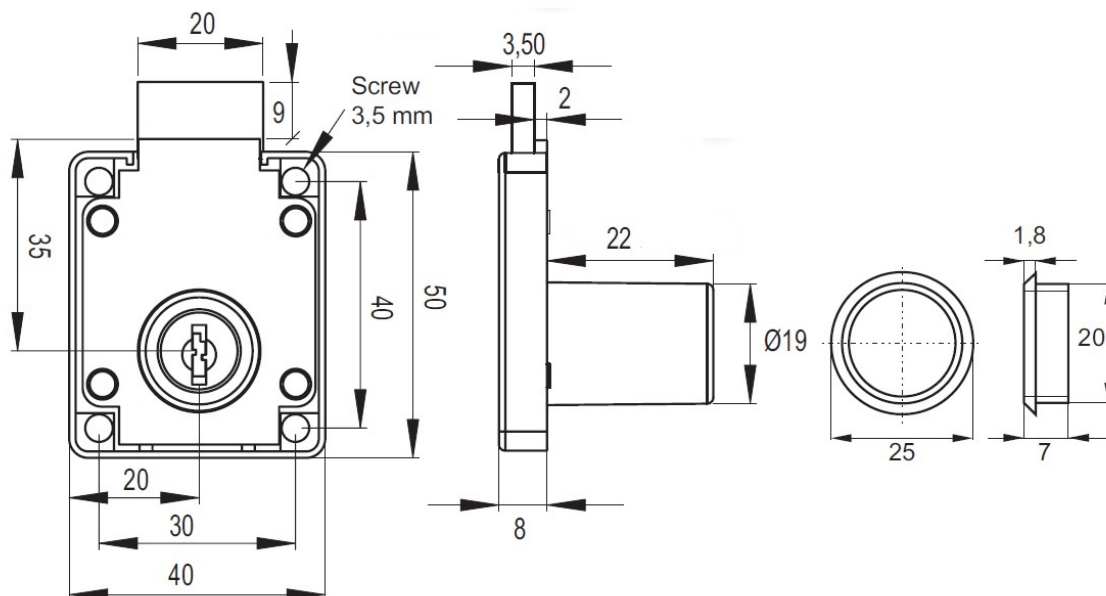

SISO A/S

Mileparken 11
DK-2740 Skovlunde
Denmark
VAT: DK 24786013

Phone +45 45 830 900

www.siso.dk
siso@siso.dk

Danske Bank
Nytorv Branch
Copenhagen
SWIFT: DABADKKK

Account no.
4180 3112 112936
IBAN Account
DK7230003112112936